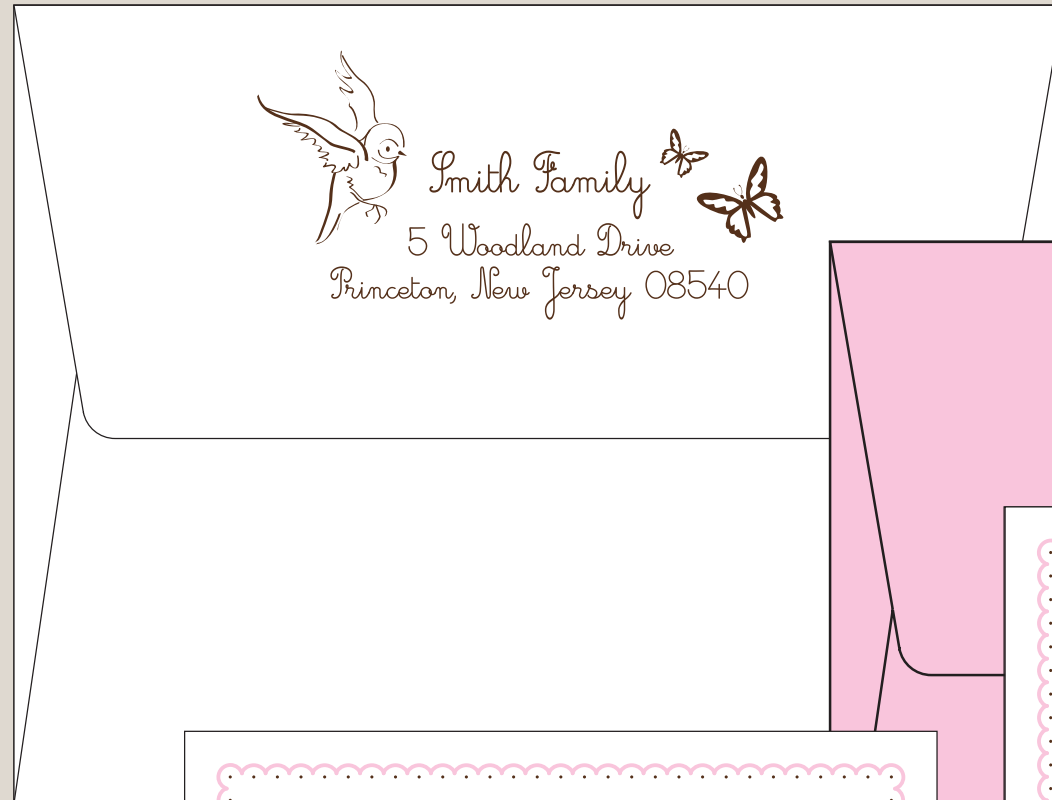

A2 Envelope

A2 Colored Envelope

A2 Announcement Card —Portrait

A2 Announcement Card —Portrait

A2 Announcement Card/Insert
Shown with mounted photo

A7 Outer Envelope

A7 Inner Envelope

Available in

- plain
- Colored paper liner
- with optional printed liner (as shown)

We welcome with love

Charlotte Anne

Born October 18, 2016 8lbs 8oz . 21 inches long

Proud Parents, Peter and Stephanie Smith

A7 Announcement Card
Shown with mounted photo